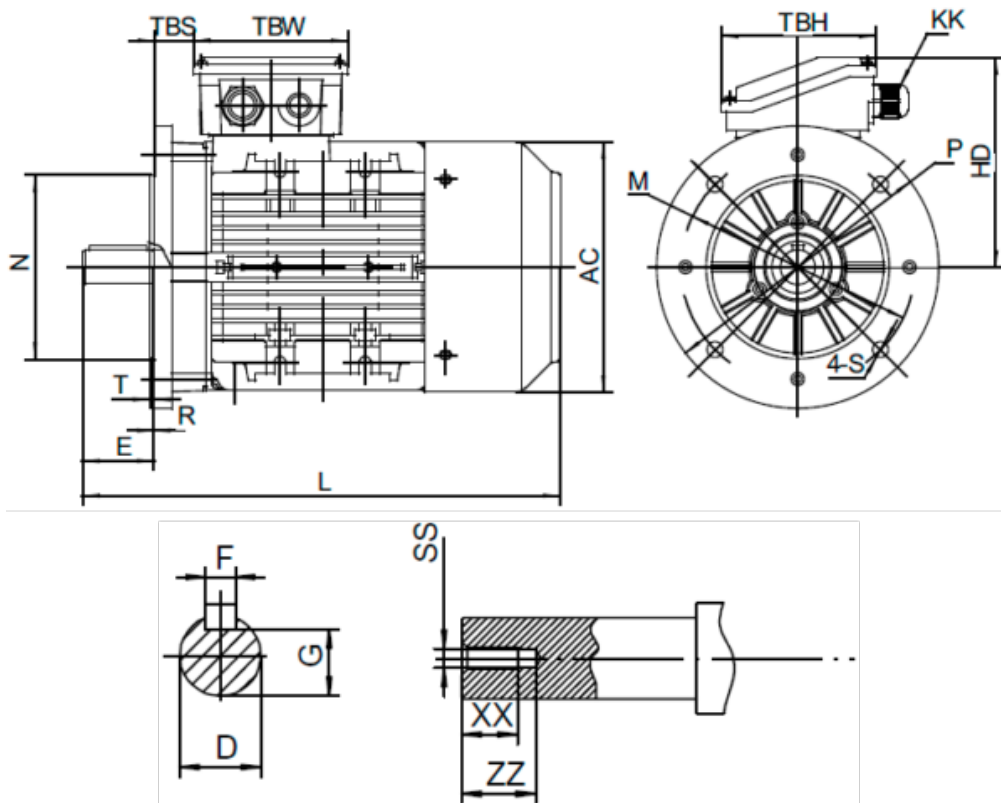

Data Sheet

Article number: 25180150042440

Description: Kleedrive T3A 160L-4 15.0kw 1400 rpm UL/CSA
3x400/690V 50 HZ IP55 B5 Eff=92,1%

Measures

AA = 314	L = 616/660	TBH = 148
AC = Ø314	M = Ø300	TBS = 64
AD = 391	N = Ø250	TBW = 148
D = Ø42	P = Ø350	XX = 36
E = 110	R = 0	ZZ = 45
F = 12	S = Ø19	
G = 37	SS = M16	
HD = 231	T = 5	